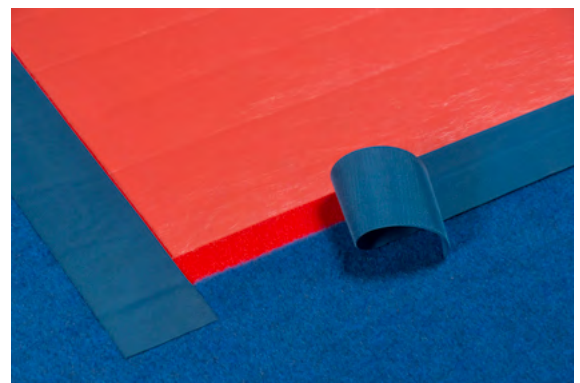

CARPET & VINYL FLOORING OPTIONS

DEVELOPED SPECIALLY FOR THE LITTLE GYM

Upgrade your gym with new vinyl and carpet flooring options from EZ Flex!

EZ Flex mats are made using high-quality materials and include exclusive features like our perimeter hook & loop fastener system for joining carpet and vinyl areas.

EZ Flex's convenient hook & loop perimeter fastener system

EZ FLEX FLOORING OPTIONS

CARPET MATS

EZ Flex Carpet Bonded Foam mats are easy to install and to cut down to fit perfectly wall-to-wall in your gym. Standard rolls are 6' wide, 42' long and 1-3/8" thick. Custom lengths are available and can save money by minimizing waste. The carpet rolls come with 4"-wide blue hook fastener that covers the seams and hold the mat sections firmly in place.

VINYL MATS

Our vinyl roll-out mats are made with a tough vinyl surface and athletic-grade cross-linked polyethylene foam. They come with our exclusive hook & loop fastener perimeter to join the Red Vinyl Mat to the Blue Carpet Floor mats. The vinyl sections are held together with a unique vinyl tape that matches the vinyl surface to create a seamless installation.

SEAMLESS VINYL TAPE

Semi-permanent vinyl tape matches the mat surface for a seamless appearance.