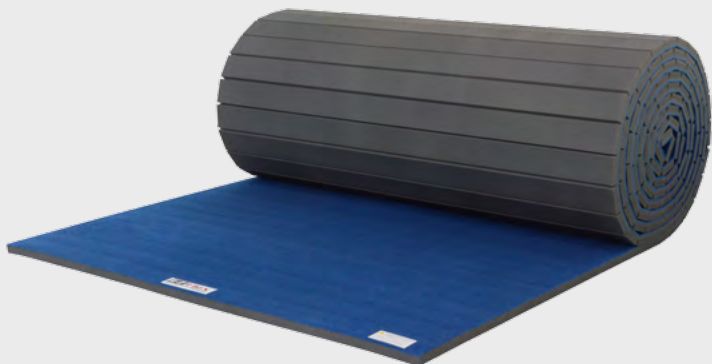

CARPET & VINYL FLOORING OPTIONS

DEVELOPED SPECIALLY FOR THE LITTLE GYM

Upgrade your gym with new vinyl and carpet flooring options from EZ Flex!

EZ Flex mats are made using high-quality materials and include exclusive features like our perimeter hook & loop fastener system for joining carpet and vinyl areas.

EZ Flex's convenient hook & loop perimeter fastener system

EZ FLEX FLOORING OPTIONS

CARPET MATS

EZ Flex Carpet Bonded Foam mats are easy to install and to cut down to fit perfectly wall-to-wall in your gym. Standard rolls are 6' wide, 42' long and 1-3/8" thick. Custom lengths are available and can save money by minimizing waste. The carpet rolls come with 4"-wide blue hook fastener that covers the seams and hold the mat sections firmly in place.

VINYL MATS

Our vinyl roll-out mats are made with a tough vinyl surface and athletic-grade cross-linked polyethylene foam. They come with our exclusive hook & loop fastener perimeter to join the Red Vinyl Mat to the Blue Carpet Floor mats. The vinyl sections are held together with a unique vinyl tape that matches the vinyl surface to create a seamless installation.

PERIMETER FASTENER

Our new perimeter hook & loop fastener edging system, now a standard feature, securely joins carpet and vinyl areas.

TRANSITION STRIPS

For doorways and high-traffic areas, custom transition strips create a gradual finished edge.