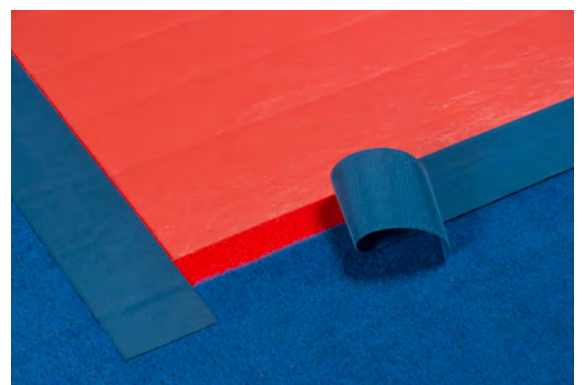

CARPET & VINYL FLOORING OPTIONS

DEVELOPED SPECIALLY FOR THE LITTLE GYM

Upgrade your gym with new vinyl and carpet flooring options from EZ Flex!

EZ Flex mats are made using high-quality materials and include exclusive features like our perimeter hook & loop fastener system for joining carpet and vinyl areas.

EZ Flex's convenient hook & loop perimeter fastener system

EZ FLEX FLOORING OPTIONS

CARPET MATS

EZ Flex Carpet Bonded Foam mats are easy to install and to cut down to fit perfectly wall-to-wall in your gym. Standard rolls are 6' wide, 42' long and 1-3/8" thick. Custom lengths are available and can save money by minimizing waste. The carpet rolls come with 4"-wide blue hook fastener that covers the seams and hold the mat sections firmly in place.

VINYL MATS

Our vinyl roll-out mats are made with a tough vinyl surface and athletic-grade cross-linked polyethylene foam. They come with our exclusive hook & loop fastener perimeter to join the Red Vinyl Mat to the Blue Carpet Floor mats. The vinyl sections are held together with a unique vinyl tape that matches the vinyl surface to create a seamless installation.

PERIMETER FASTENER

Our new perimeter hook & loop fastener edging system, now a standard feature, securely joins carpet and vinyl areas.

TRANSITION STRIPS

For doorways and high-traffic areas, custom transition strips create a gradual finished edge.