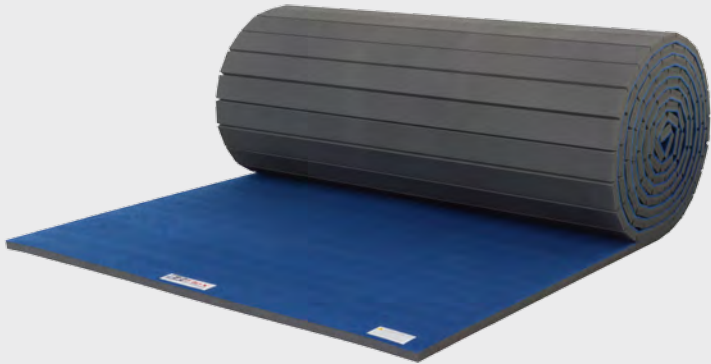

CARPET & VINYL FLOORING OPTIONS

DEVELOPED SPECIALLY FOR THE LITTLE GYM

Upgrade your gym with new vinyl and carpet flooring options from EZ Flex!

EZ Flex mats are made using high-quality materials and include exclusive features like our perimeter hook & loop fastener system for joining carpet and vinyl areas.

EZ Flex's convenient hook & loop perimeter fastener system

EZ FLEX FLOORING OPTIONS

CARPET MATS

EZ Flex Carpet Bonded Foam mats are easy to install and to cut down to fit perfectly wall-to-wall in your gym. Standard rolls are 6' wide, 42' long and 1-3/8" thick. Custom lengths are available and can save money by minimizing waste. The carpet rolls come with 4"-wide blue hook fastener that covers the seams and hold the mat sections firmly in place.

VINYL MATS

Our vinyl roll-out mats are made with a tough vinyl surface and athletic-grade cross-linked polyethylene foam. They come with our exclusive hook & loop fastener perimeter to join the Red Vinyl Mat to the Blue Carpet Floor mats. The vinyl sections are held together with a unique vinyl tape that matches the vinyl surface to create a seamless installation.

PERIMETER FASTENER

Our new perimeter hook & loop fastener edging system, now a standard feature, securely joins carpet and vinyl areas.

TRANSITION STRIPS

For doorways and high-traffic areas, custom transition strips create a gradual finished edge.