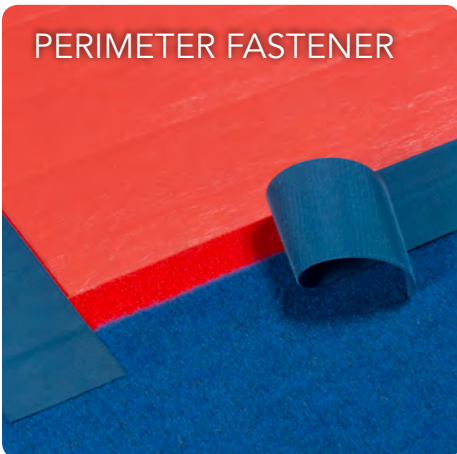

EZ Flex's convenient hook & loop perimeter fastener system

EZ FLEX FLOORING OPTIONS

CARPET MATS

EZ Flex Carpet Bonded Foam mats are easy to install and to cut down to fit perfectly wall-to-wall in your gym. Standard rolls are 6' wide, 42' long and 1-3/8" thick. Custom lengths are available and can save money by minimizing waste. The carpet rolls come with 4"-wide blue hook fastener that covers the seams and hold the mat sections firmly in place.

VINYL MATS

Our vinyl roll-out mats are made with a tough vinyl surface and athletic-grade cross-linked polyethylene foam. They come with our exclusive hook & loop fastener perimeter to join the Red Vinyl Mat to the Blue Carpet Floor mats. The vinyl sections are held together with a unique vinyl tape that matches the vinyl surface to create a seamless installation.

PERIMETER FASTENER

Our new perimeter hook & loop fastener edging system, now a standard feature, securely joins carpet and vinyl areas.

TRANSITION STRIPS

For doorways and high-traffic areas, custom transition strips create a gradual finished edge.